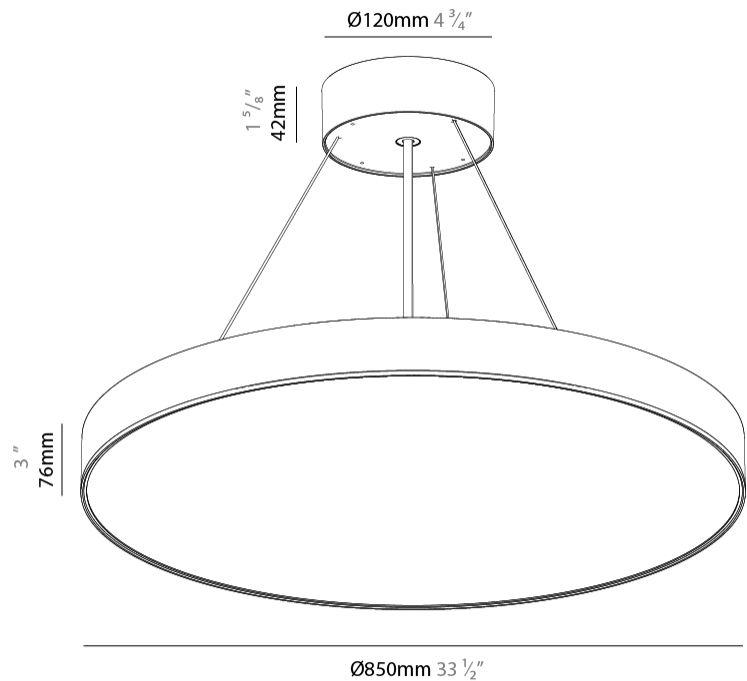

1. To build a product code in our configurator select the specify button on the base model # product page
2. To build a manual product code on this datasheet choose from the options listed below in blue font and add the suffix to the base model #

GENERAL

Series: Sign EVO
Partner: Prolicht
Division: Architectural
Installation: Suspension
Product Type: Pendant
Mounting Location: Ceiling
Light Distribution: Direct

PHYSICAL

Shape: Round
Diameter (mm): 850
Diameter (in): 33 7/16
Height (mm): 82
Height (in): 3 1/4
Weight (kg): 8.8
Diffuser: PMMA - Opal / Microprism / Clear Microprism
Fixture Finish: SSR / BKV / CWI / CRY / HAB / UFT / ITA / RUA / FTG / MYG / LOD / PUS / FRO / FUP / KIA / POP / BLS / SPG / MEY / GOH / CHC / COM / ABZ / JAG / OBR / MOS / ROR
Fixture Material: PMMA / Extruded Aluminum / Steel
Cable Details: 2000mm or 6000mm Transparent Cable

ELECTRICAL

Lamp Type: LED (Zhaga Standard)
Input Wattage (W): 89.5
Total Output Wattage (W): 80.9
Dimming: DALI Dimming / MATTER Dimming
Driver Included: Yes
Driver Location: Integrated
Driver Type: Constant Current - Universal
Driver Class: Class 2
Input Voltage (V): 120

LED

Color Temperature (°K): 2700-6500 Tunable White
Max. Delivered Lumen (lm): Max 13972
Nominal Lumen (lm): Max 15523
CRI: >90 CRI
Lamp Life (hrs): 50000

OPTICAL

RATINGS AND CERTIFICATIONS

Certified By: Certified for North American Standards
IP rating: IP40